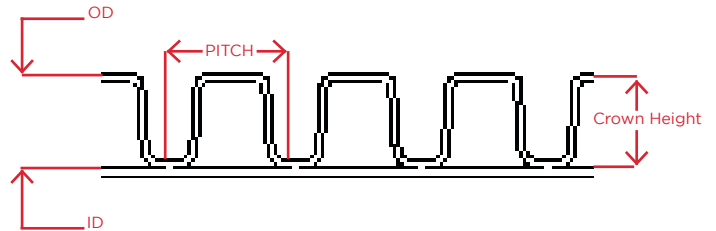

PRODUCT	
<b>TRUFLO</b>	
MATERIAL	SIZE
<b>R SERIES</b>	<b>4" - 6"</b>

### CROSS SECTION DIAGRAM:

### PHYSICAL PIPE DIMENSIONS:

Nominal Diameter	ID	OD	Crown Height	Pitch	Pipe Weight (Per Foot: Grams / Pounds)	Perforation Type	Available Lengths (In Feet)
4" (Tru-Flo)	4.01"	4.70"	0.295"	.647"	132 g / 0.29 lbs	Class 2	100' 250'
6" (Tru-Flo)	6.01"	7.01"	.445"	.650"	286 g / .631 lbs	Class 2	100'