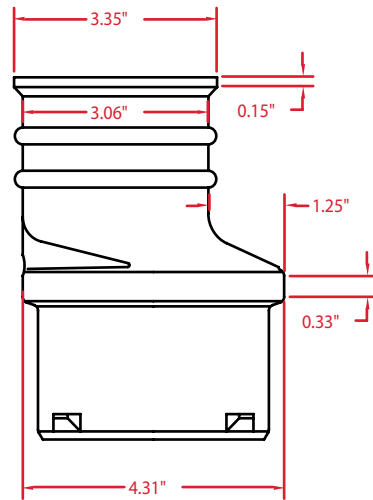

FITTING NUMBER

40046100

FITTING
**LARGE DOWNSPOUT
 ADAPTER (3" X 4")**

SIZE
4"

MEASUREMENTS

PART WEIGHT

78 grams (+/- 8 grams)

PART WALL DISTRIBUTION

.07"

These specifications are held in standard according to ASTM F667 - Standard Specification for Polyethylene Plastics Pipe and Fittings material.