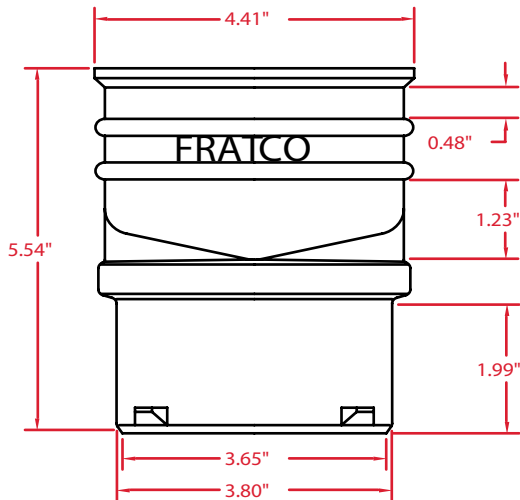

FITTING NUMBER

40046100

FITTING
**LARGE DOWNSPOUT
 ADAPTER (3" X 4")**

SIZE
4"

MEASUREMENTS

PART WEIGHT

78 grams (+/- 8 grams)

PART WALL DISTRIBUTION

.07"

These specifications are held in standard according to ASTM F667 - Standard Specification for Polyethylene Plastics Pipe and Fittings material.