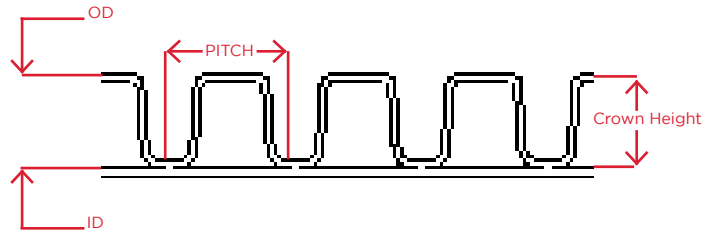

PRODUCT	
<b>TRUFLO</b>	
MATERIAL	SIZE
<b>R SERIES</b>	<b>4"</b>

### CROSS SECTION DIAGRAM:

### PHYSICAL PIPE DIMENSIONS:

Nominal Diameter	ID	OD	Crown Height	Pitch	Pipe Weight (Per Foot: Grams / Pounds)	Perforation Type	Available Lengths (In Feet)
4" (Tru-Flo)	4.01"	4.70"	0.295"	.647"	132 g / 0.29 lbs	Class 2	100' 250'