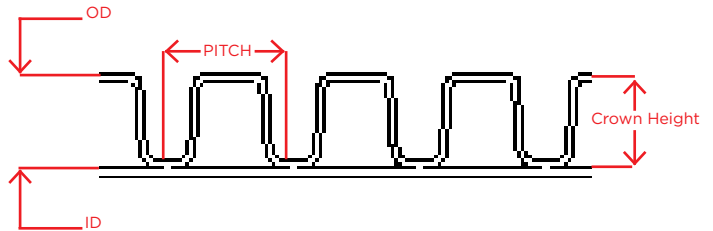

PRODUCT	
TRUFLO	
MATERIAL	SIZE
R SERIES	4"

MATERIALS:

Fratco 4" TRU FLO products are produced with 100% Recycled High Density Polyethylene resin.

CROSS SECTION DIAGRAM:

PHYSICAL PIPE DIMENSIONS:

Nominal Diameter	ID	OD	Crown Height	Pitch	Pipe Weight (Per Foot: Grams / Pounds)	Perforation Type	Available Lengths (In Feet)
4" (Tru-Flo)	4.01"	4.70"	0.295"	.647"	132 g / 0.29 lbs	Class 2	100' 250'